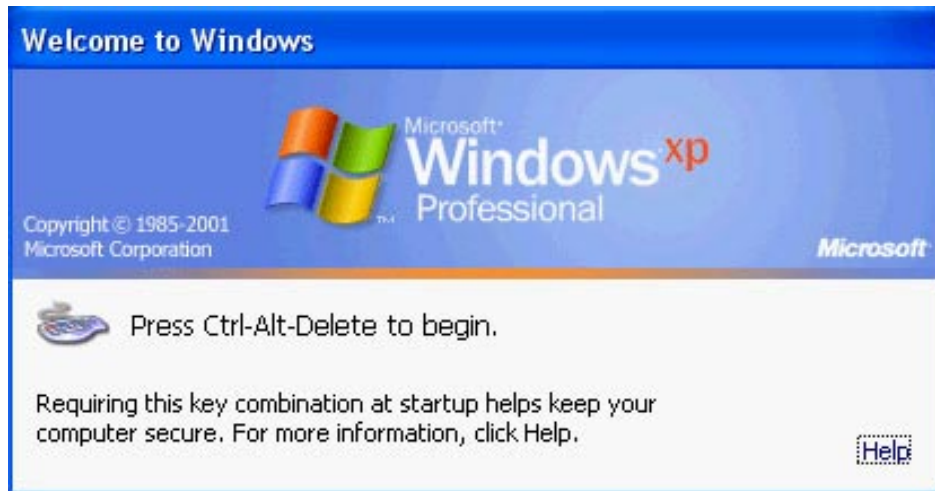

The new login for Chaminade computers is simple and easy to use:

1. Press Ctrl + Alt + Delete

2. Username: CID (seven digit Chaminade ID)

Password: last 4 digits of SSN

**-or-** your password on WebPortal