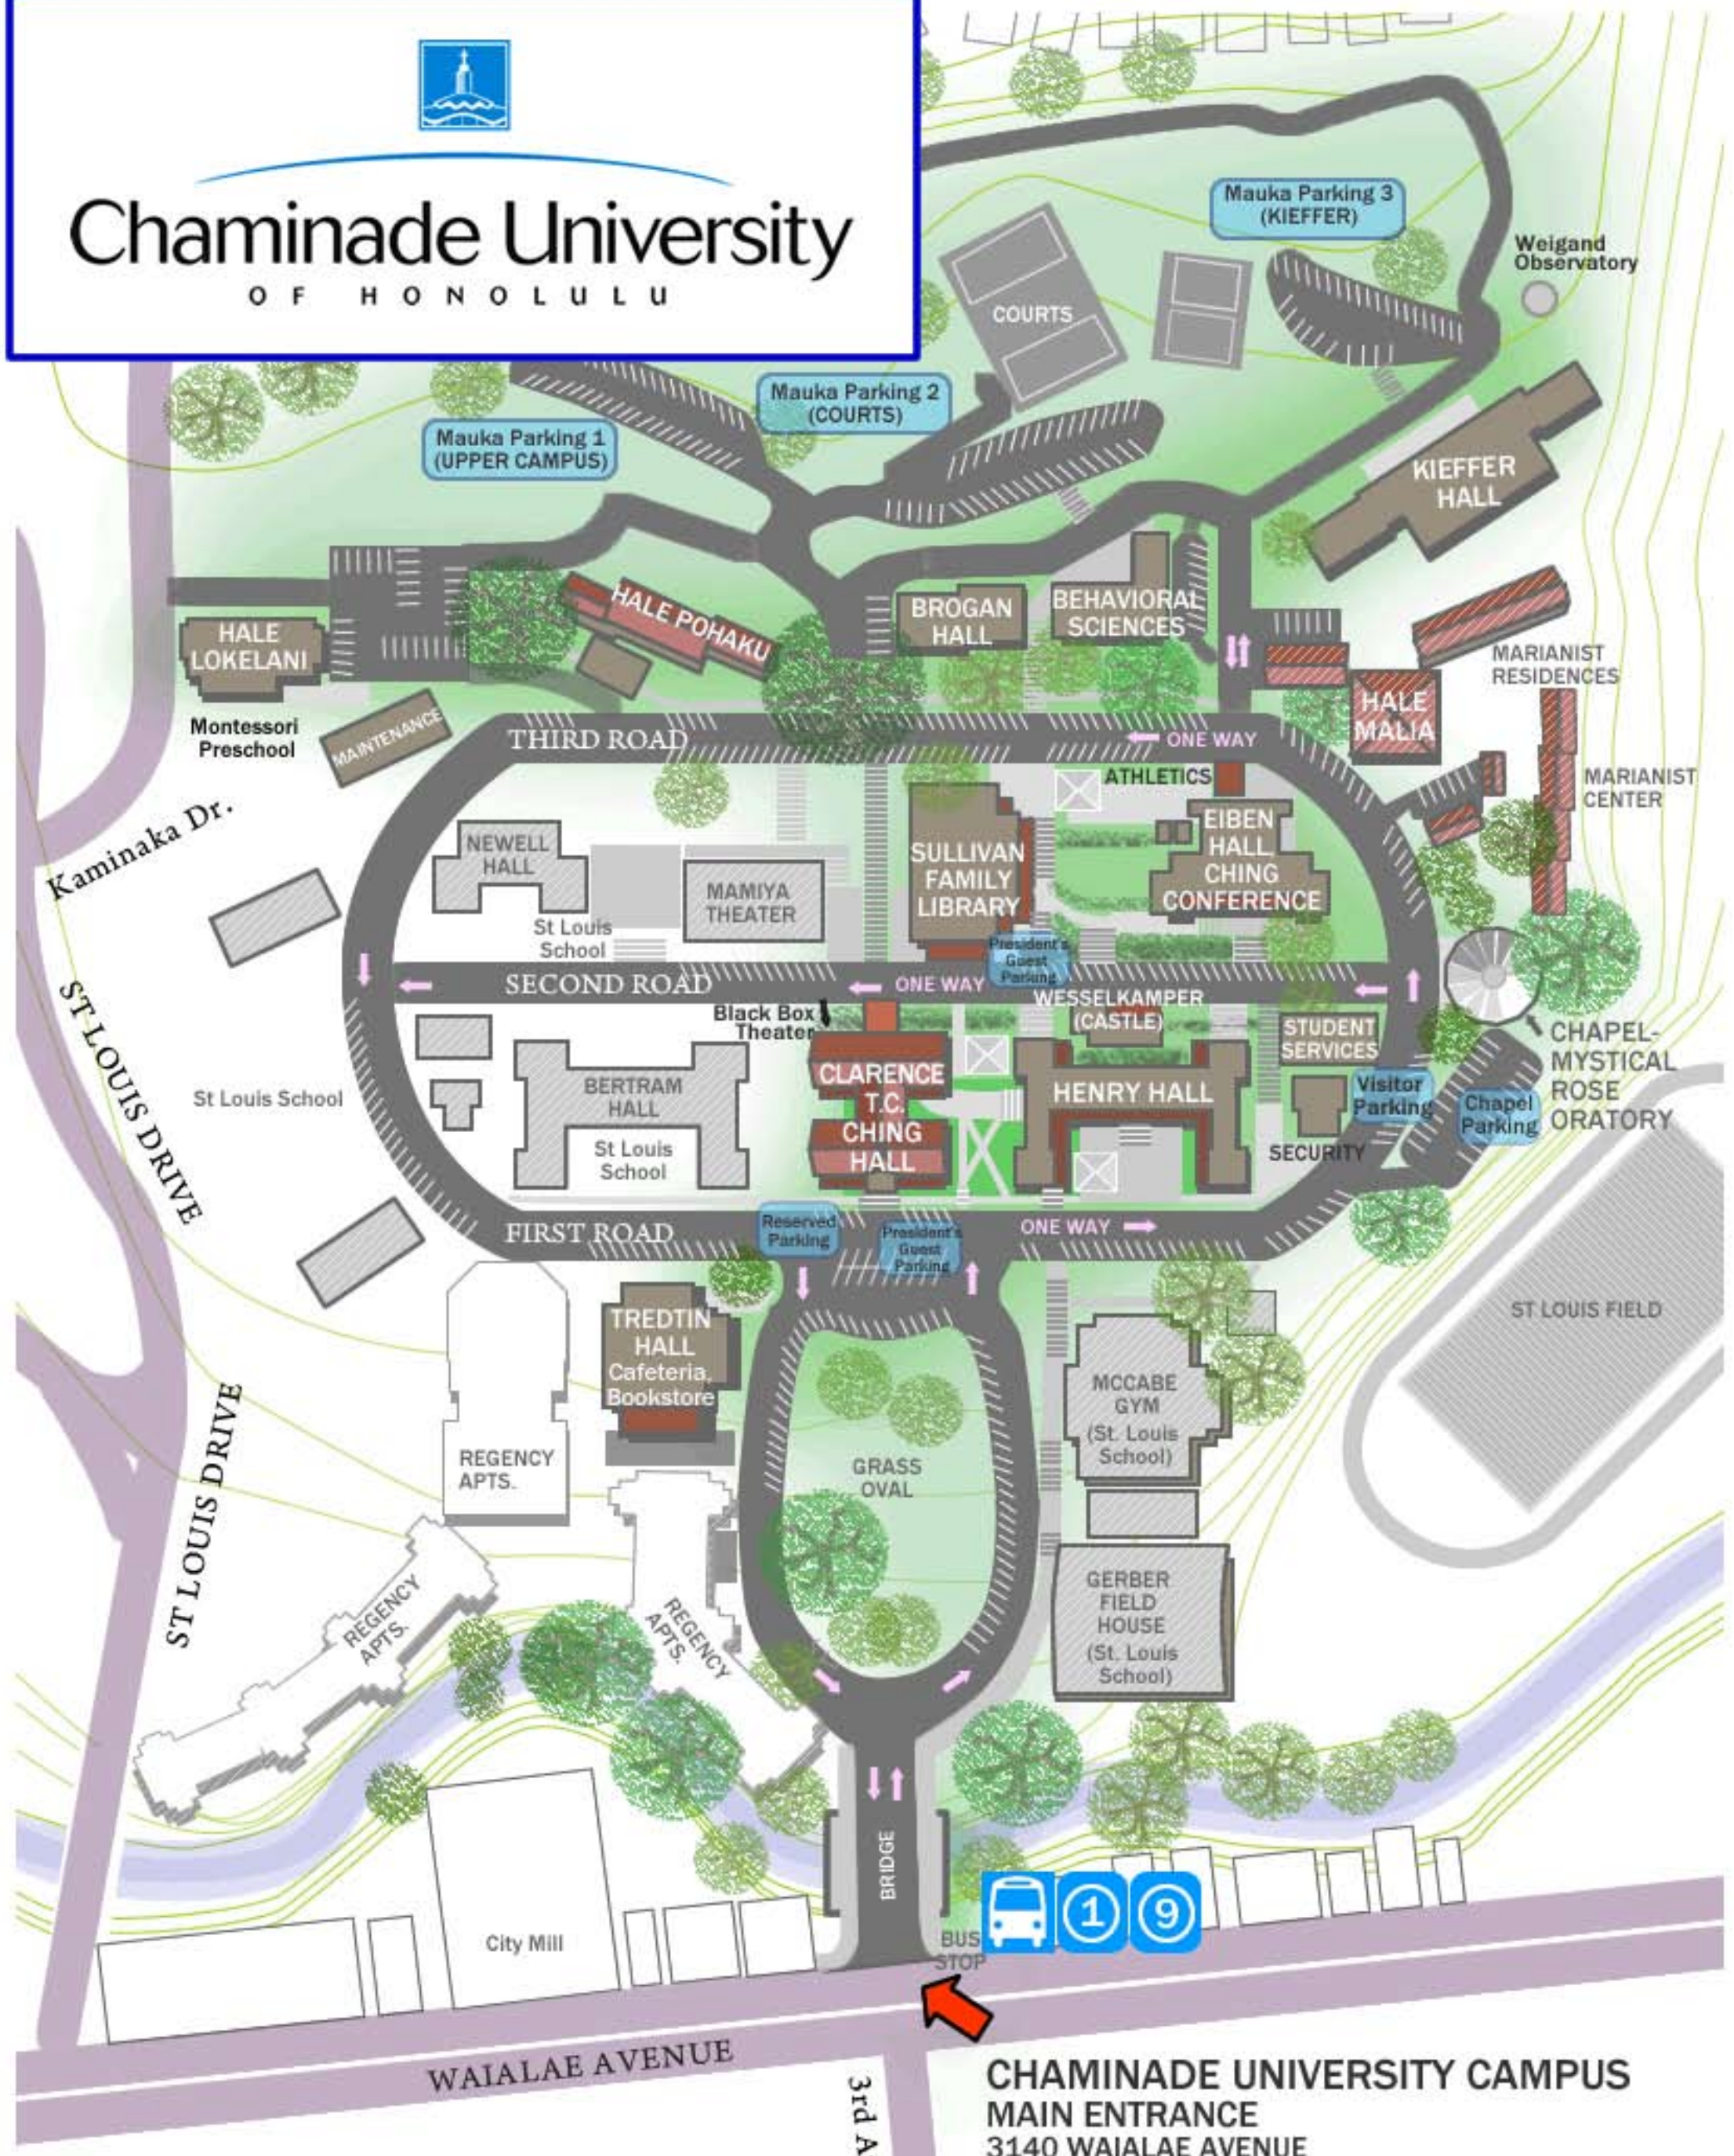

Chaminade University

OF HONOLULU

CHAMINADE UNIVERSITY CAMPUS
MAIN ENTRANCE
 3140 WAIALAE AVENUE
 HONOLULU HI 96816
 (808) 735-4711